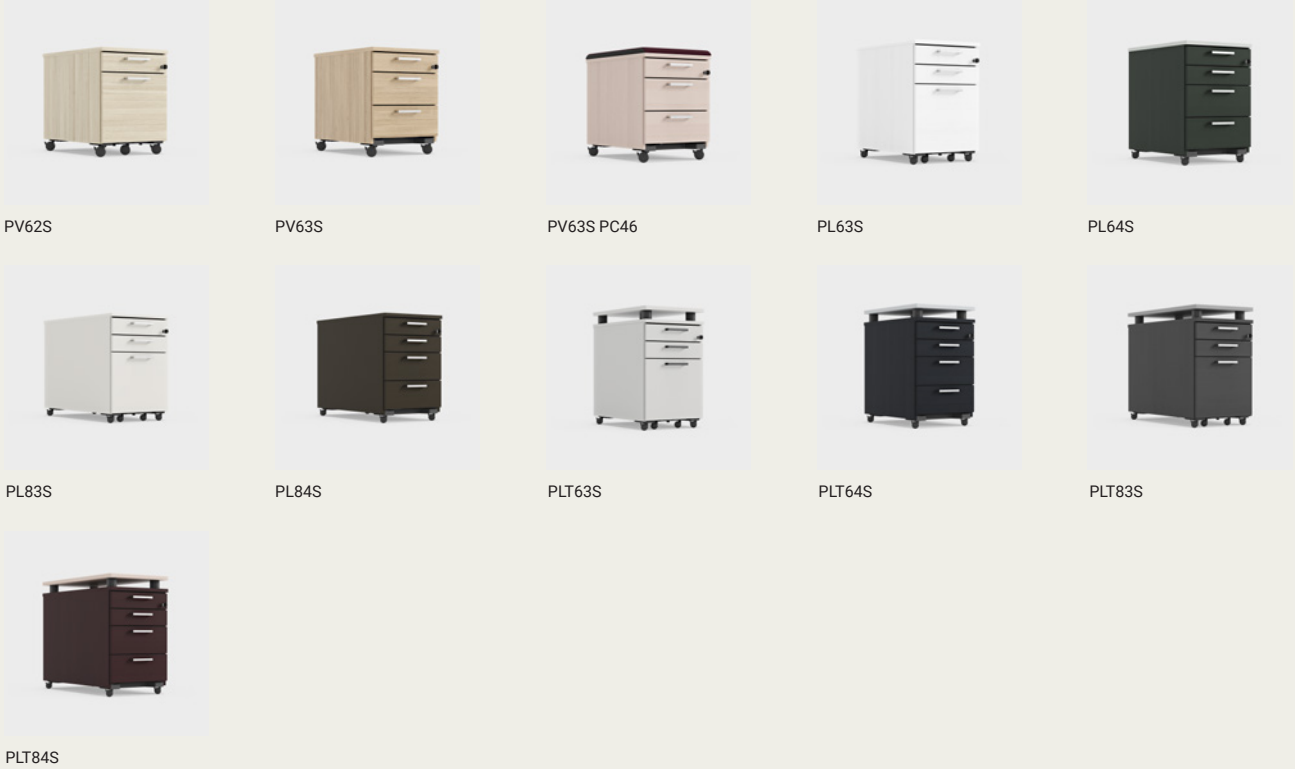

A SELECTION OF OUR PEDESTALS

PV62S

PV63S

PV63S PC46

PL63S

PL64S

PL83S

PL84S

PLT63S

PLT64S

PLT83S

PLT84S